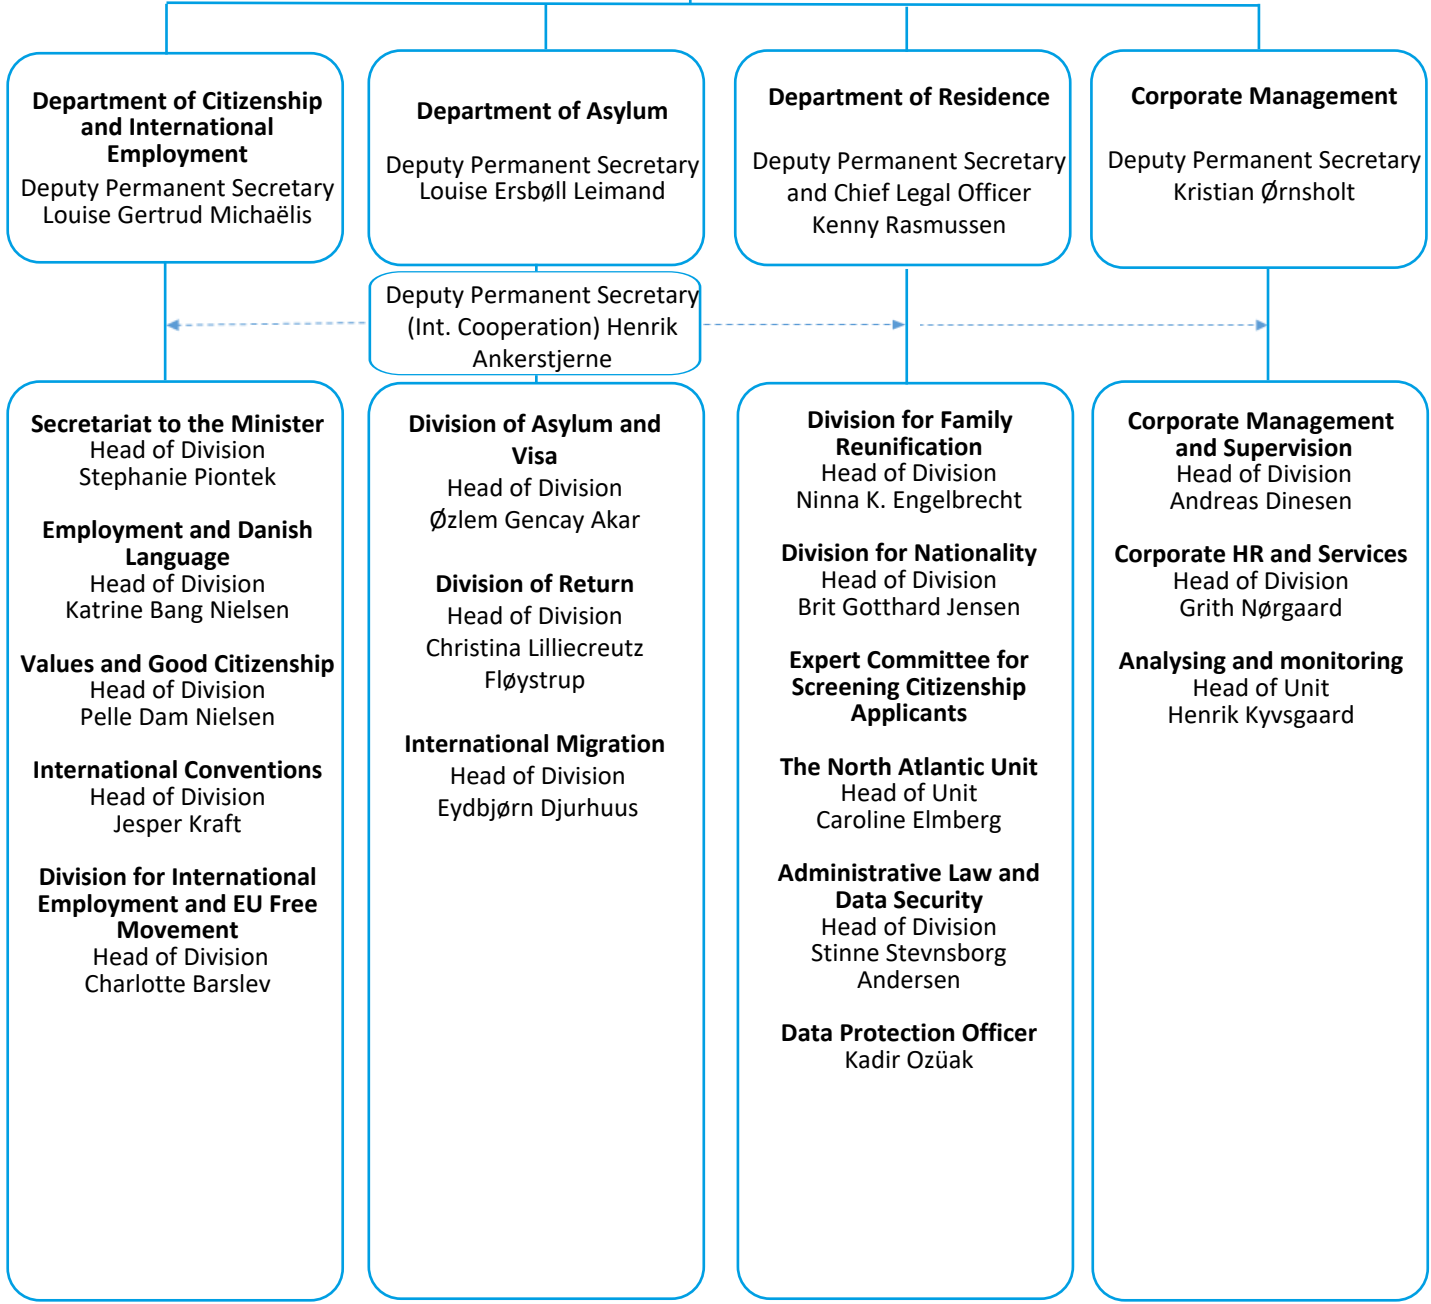

Minister for Immigration and Integration
Morten Bødskov

**Permanent Secretary of State
for Immigration and Integration**
Pernille Breinholdt Mikkelsen

Danish Return Agency
Director General
Louise Vinther Torrendrup

Danish Immigration Service
Director General
Trine Rask Thygesen

**Danish Agency for International
Recruitment and Integration**
Director General
Hanne Stig Andersen