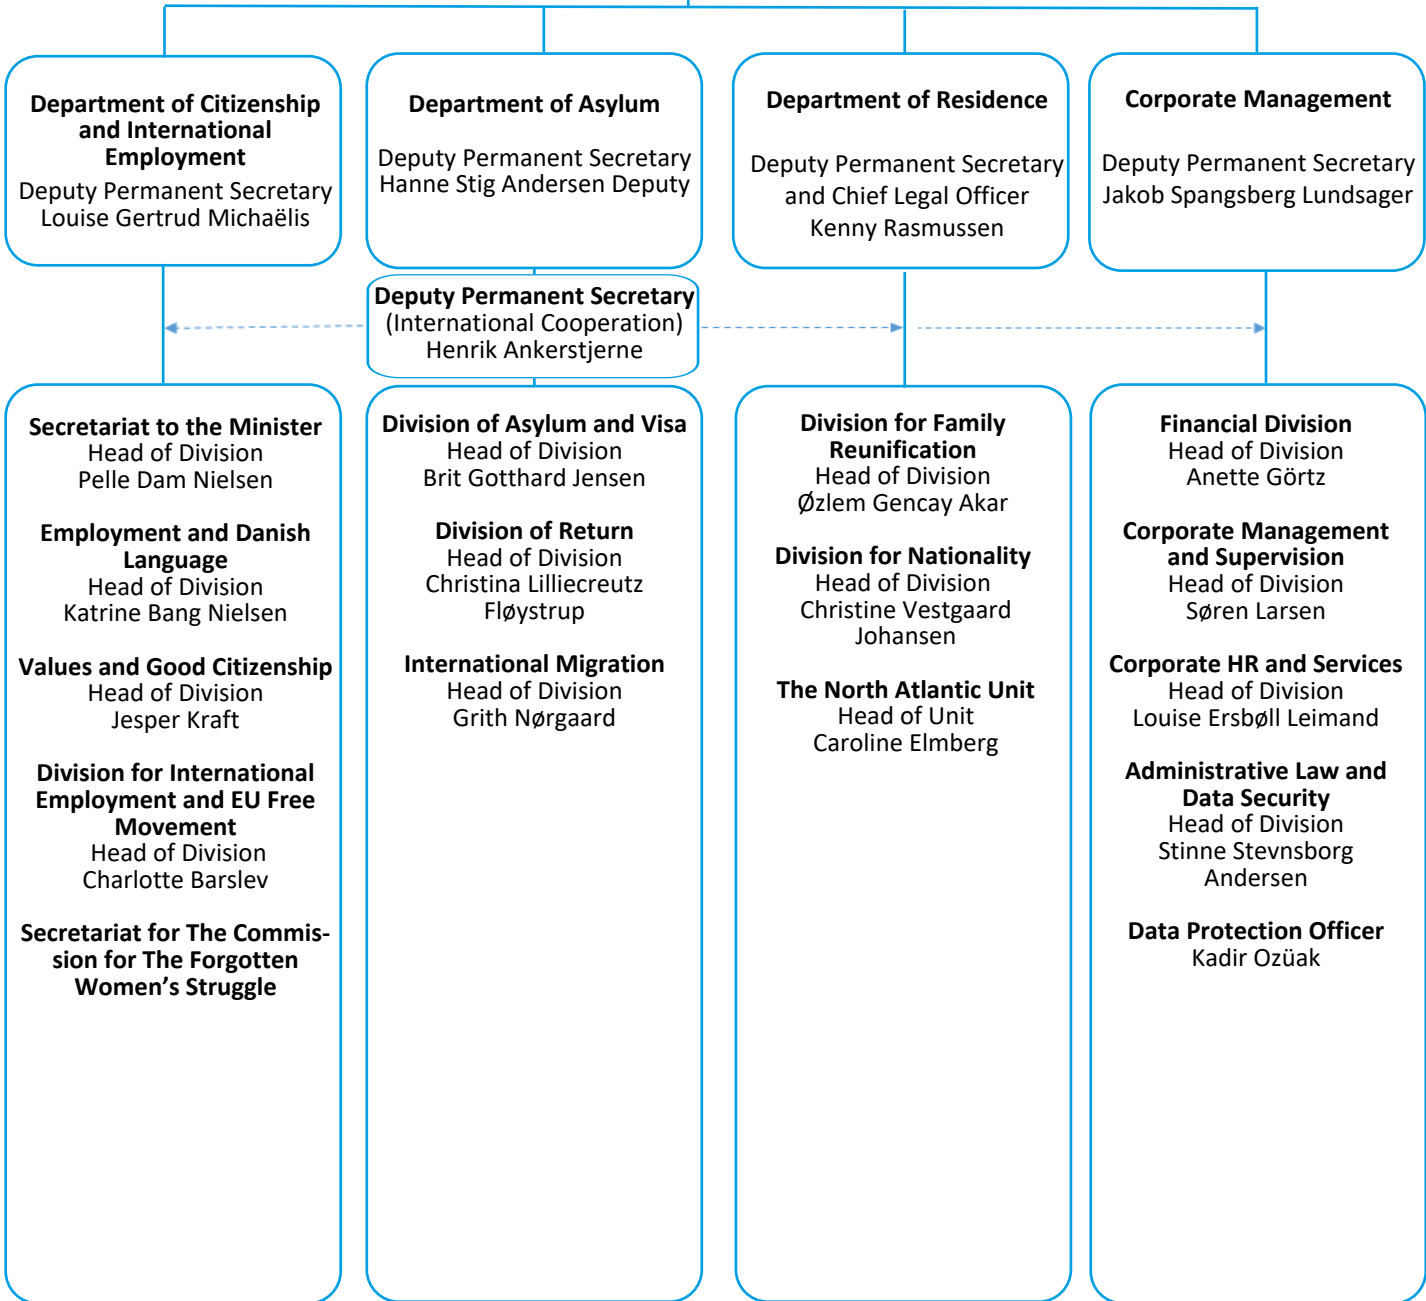

Minister for Immigration and Integration
Kaare Dybvad Bek

Permanent Secretary of State for Immigration and Integration
Pernille Breinholdt Mikkelsen

Danish Return Agency
Director General
Claes Nilas

Danish Immigration Service
Director General
Niels Henrik Larsen

Danish Agency for International Recruitment and Integration
Director General
Trine Rask Thygesen