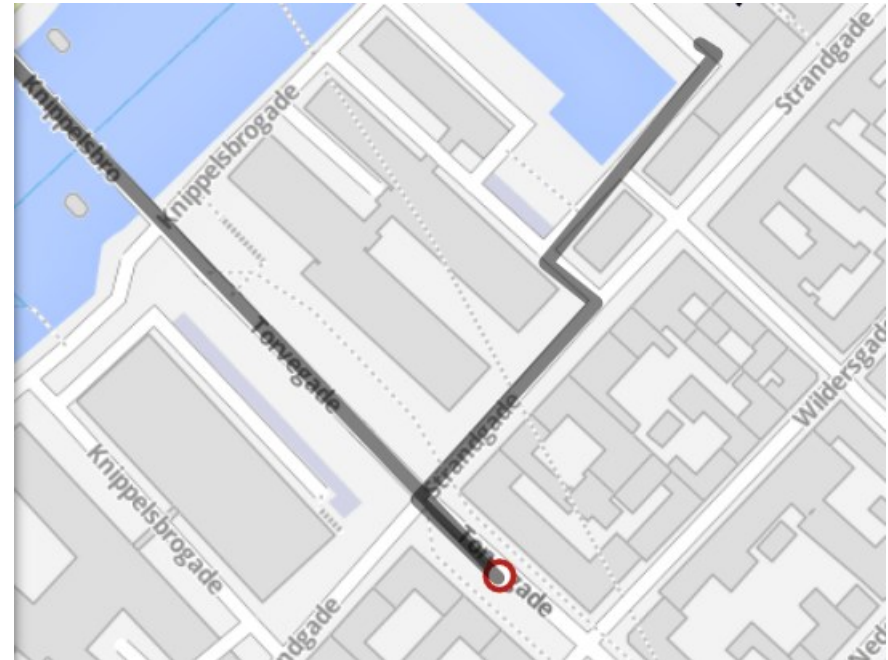

Directions to Eigtveds Pakhus from Copenhagen Airport

- From the Airport take Metro M2 (Vanløse) to Christianshavn Metrostation
- Head northwest on Christianhavns Torv toward Overgaden Oven Vandet
 - Turn right onto Overgaden Oven Vandet.
 - Turn left onto Sankt Annæ Gade
 - Turn right onto Strandgade and destination will be on the left

Directions to Eigtveds Pakhus from Copenhagen Central Station

- Take Bus 2A (towards Lergravsparken St.) from Bernstorffsgade to Knippelsbro
 - Head northwest on Torvegade toward Strandgade
 - Turn right onto Strandgade and destination will be on the left