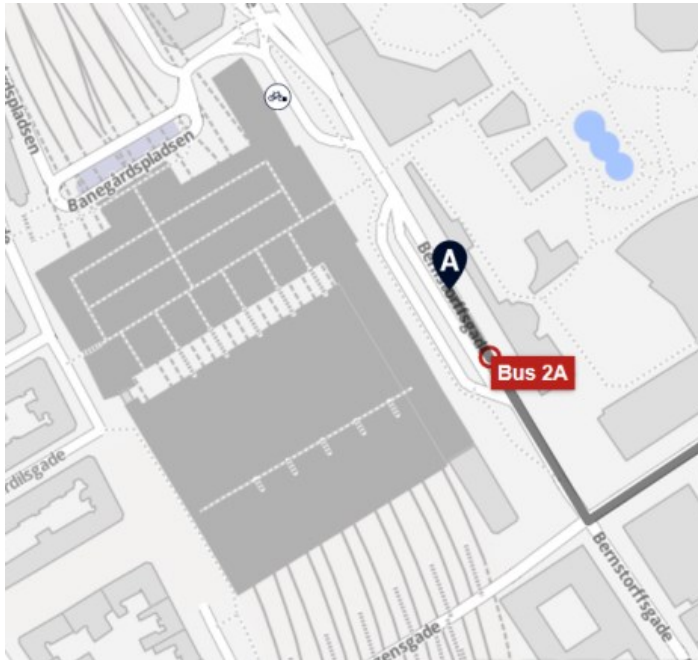

Directions to Eigtveds Pakhus from Copenhagen Airport

- From the Airport take Metro M2 (Vanløse) to Christianshavn Metrostation
- Head northwest on Christianhavns Torv toward Overgaden Oven Vandet
 - Turn right onto Overgaden Oven Vandet.
 - Turn left onto Sankt Annæ Gade
 - Turn right onto Strandgade and destination will be on the left

Directions to Eigtveds Pakhus from Copenhagen Central Station

- Take Bus 2A (towards Lergravsparken St.) from Bernstorffsgade to Knippelsbro
 - Head northwest on Torvegade toward Strandgade
 - Turn right onto Strandgade and destination will be on the left