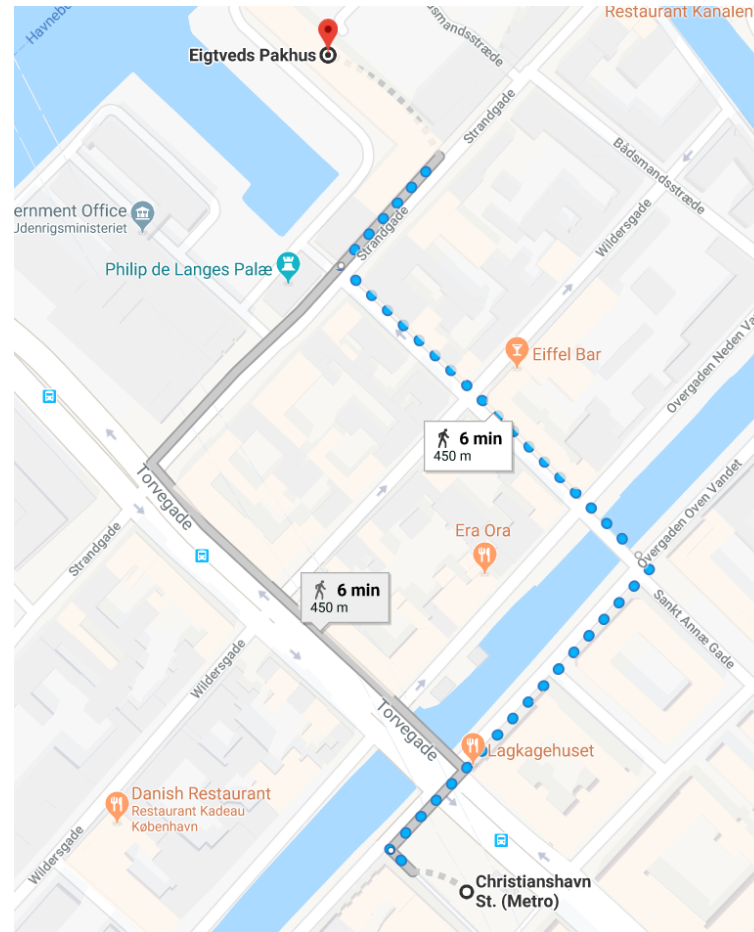

Directions to Eigtveds Pakhus from Copenhagen Airport

- From the Airport take Metro M2 (Vanløse) to Christianshavn Metrostation
- Head northwest on Christianhavns Torv toward Overgaden Oven Vandet
 - Turn right onto Overgaden Oven Vandet.
 - Turn left onto Sankt Annæ Gade
 - Turn right onto Strandgade and destination will be on the left

Directions to Eigtveds Pakhus from Copenhagen Central Station

- Take Bus 2A (towards Lergravsparken St.) from Bernstorffsgade to Knippelsbro
 - Head northwest on Torvegade toward Strandgade
 - Turn right onto Strandgade and destination will be on the left