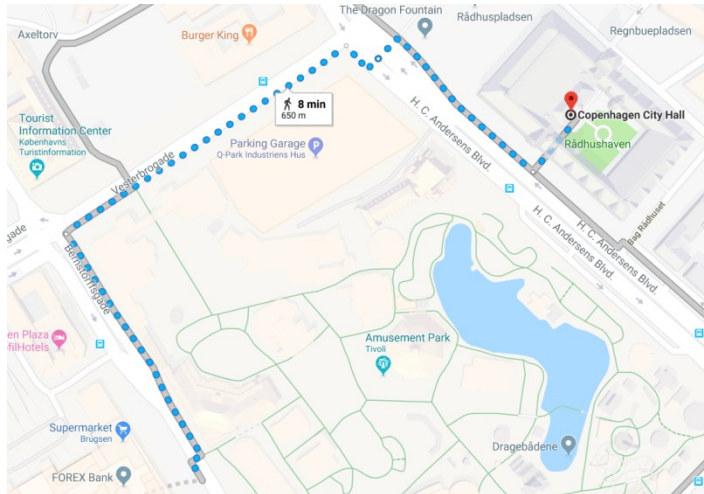

Directions to the Municipality of Copenhagen (Copenhagen City Hall) from Copenhagen Central Station

- Head northwest on Bernstorffsgade (turn left when facing “Tivoli”)
 - Turn right on Vesterbrogade (240m)
 - Turn right on H.C. Andersens Boulevard
 - Turn left and the destination will be on the left

Directions to Royal Brasserie (Steak Royal, Regnbuepladsen 3-5) from the Municipality of Copenhagen (Copenhagen City Hall)

- Head northeast toward Regnbuepladsen
 - Turn left onto Regnbuepladsen